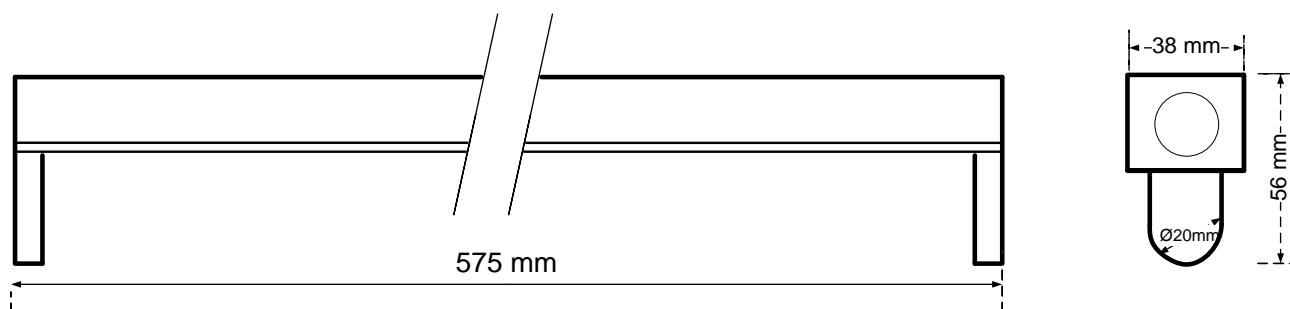

805-120

General Information

Order Code	805-120
Product Description	CYFELCO B T5 1X14 DIM
Application	Offices, shops, educational and public centres, etc.
Installation	Ceiling Surface Mounted Luminaire
Luminaire type	Slim Line Batten for T5 Lamps
Light Source	T5 Fluorescent Tube
Number of light sources	1 pc (not included)
Gear	Vossloh-Schwabe Dimmable Electronic Ballast (HF)
Dimming	Dimmable
Standards	2014/30/EU Electromagnetic Compatibility Directive 2014/35/EU Low Voltage Directive
CE mark	Yes
Warranty	X years

Electrical Data

Lamp Power	14 W
Input voltage	220-240 V
Input Frequency	50-60 Hz
Protection class	Class I

Mechanical Characteristics

Housing Material	Sheet steel 0,5mm
Surface Finish	White powder coating (RAL 9003)
Ingress protection code	IP 20 [Finger-protected]
Mechanical impact protection code	IK03
Dimensions LxWxH	575x38x56mm

Logistics

Packing	1 pc per resistant carton
Net weight	xx kg
Gross weight	xx kg
Volume	Xx m ³

Dimensional Drawing

ELMASCO INDUSTRIES S.A.

Head Office : 44 K. Palama, 14343 N. Chalkidona, Athens, Greece
 Production Plant : Ag. Adrianos, 21100 Nafplio, Greece
 Email: elmasco@elmasco.eu